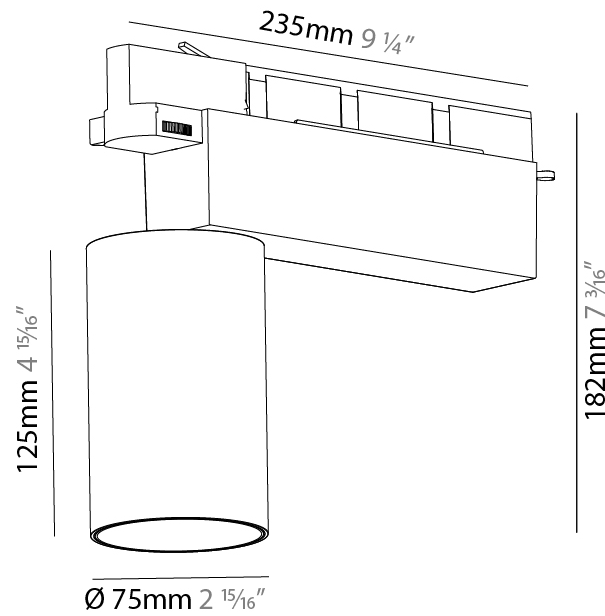

GENERAL

Series: Centriq
 Subseries: Centriq 75
 Brand: Prolicht
 Division: Architectural
 Mounting Type: Track
 Mounting Location: Ceiling
 Subcategory: Spots

PHYSICAL

Shape: Cylinder
 Diameter (mm): 75
 Diameter (in): 2 ¹⁵/₁₆
 Length (mm): 235
 Length (in): 9 ¹/₄
 Height (mm): 125
 Height (in): 4 ¹⁵/₁₆
 Light Distribution: Adjustable / Direct
 Weight (kg): 1.099
 Weight (lbs): 2 7/16
 Fixture Finish: SSR / BKV / CWI / CRY / HAB / UFT / ITA / RUA / FTG / MYG / LOD / PUS / FRO / FUP / KIA / POP / BLS / SPG / MEY / GOH / GUM / CHC / COM / ABZ / JAG / OBR / MOS / ROR
 Fixture Material: Aluminum

OPTICAL

Beam Angle: 10
 Adjustability: Rotational 340°; Tilt 90°
 Upon Request: Special Beam Angles

RATINGS AND CERTIFICATIONS

Certified By: Certified for North American Standards
 IP rating: IP20

CENTRIQ 75 TRACK